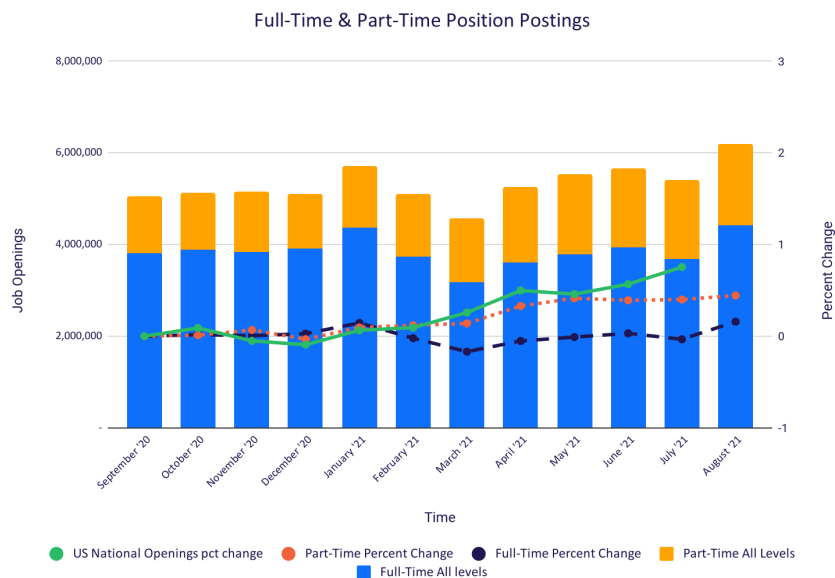

Traditional Job Openings¹

- **Online full-time (FT) job postings rose by 19.8 percent and part-time (PT) job postings by 3.2 percent month-over-month in August 2021.**
- **National job openings increased by 11.9 percent month-over-month and by 77.0 percent year-over-year in July 2021.**

Table 1: Job Openings Changes

	1-Month Percentage Change	12-Month Percentage Change
Full Time All Levels - online (August)	19.8%	15.8%
Part Time All Levels - online (August)	3.2%	44.4%
BLS Civilian Unemployment Rate (August)[^]	-0.2%	-2.6%
Full Time All Levels - online (July)	-6.2%	1.1%
Part Time All Levels - online (July)	0.6%	50.9%
BLS National Openings (July) ^{^^}	11.9%	77.0%

Notes: [^]Shows change in rate, not percent change; ^{^^}Most recent data available

Figure 1: Job Openings - September 2020 to August 2021

¹ Sources: Position postings from Indeed. Data not seasonally adjusted. Full time: <https://www.indeed.com/q-Full-Time-jobs.html>; Part time: <https://www.indeed.com/q-Part-Time-jobs.html>; Disclaimer: Although Indeed is a member of Internet Association, the conclusions drawn in this report using Indeed data are IA's alone and do not express those of Indeed; Unemployment Rate from BLS, Employment Situation Seasonally adjusted. National Openings from BLS Job Openings and Labor Turnover Survey, Series ID: JTU00000000JOL, Total Non-Farm Openings, not seasonally adjusted.