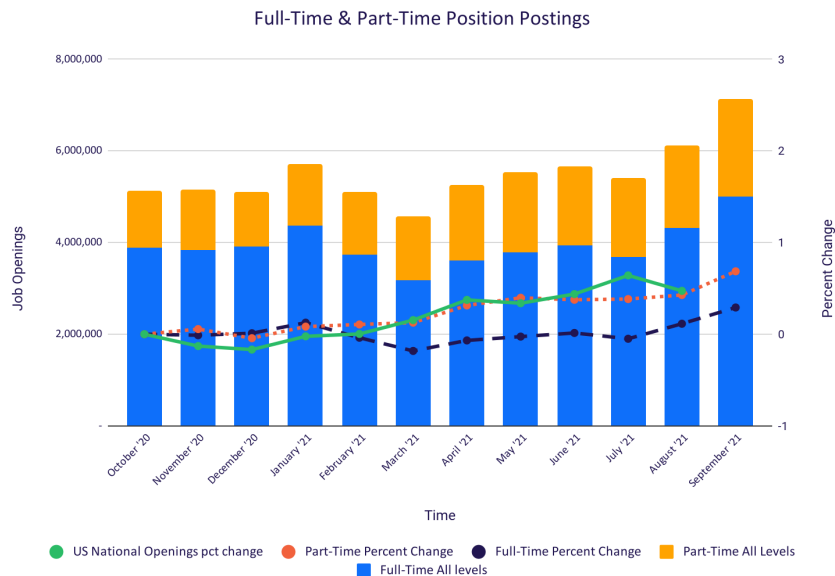

Traditional Job Openings¹

- **Online full-time (FT) job postings rose by 10.3 percent and part-time (PT) job postings by 15.5 percent month-over-month in October 2021.**
- **National job openings decreased by 3.7 percent month-over-month and inclined by 44.9 percent year-over-year in September 2021.**

Table 1: Job Openings Changes

	1-Month Percentage Change	12-Month Percentage Change
Full Time All Levels - online (October)	10.3%	44.1%
Part Time All Levels - online (October)	15.5%	84.5%
BLS Civilian Unemployment Rate (October[^])	-0.2%	-2.1%
Full Time All Levels - online (September)	15.9%	29.1%
Part Time All Levels - online (September)	18.1%	68.7%
BLS National Openings (September ^{^^})	-3.7%	44.9%

Notes: [^]Shows change in rate, not percent change; ^{^^}Most recent data available

Figure 1: Job Openings - November 2020 to October 2021

¹ Sources: Position postings from Indeed. Data not seasonally adjusted. Full time: <https://www.indeed.com/q-Full-Time-jobs.html>; Part time: <https://www.indeed.com/q-Part-Time-jobs.html>; Disclaimer: Although Indeed is a member of Internet Association, the conclusions drawn in this report using Indeed data are IA's alone and do not express those of Indeed; Unemployment Rate from BLS, Employment Situation Seasonally adjusted. National Openings from BLS Job Openings and Labor Turnover Survey, Series ID: JTU00000000JOL, Total Non-Farm Openings, not seasonally adjusted.